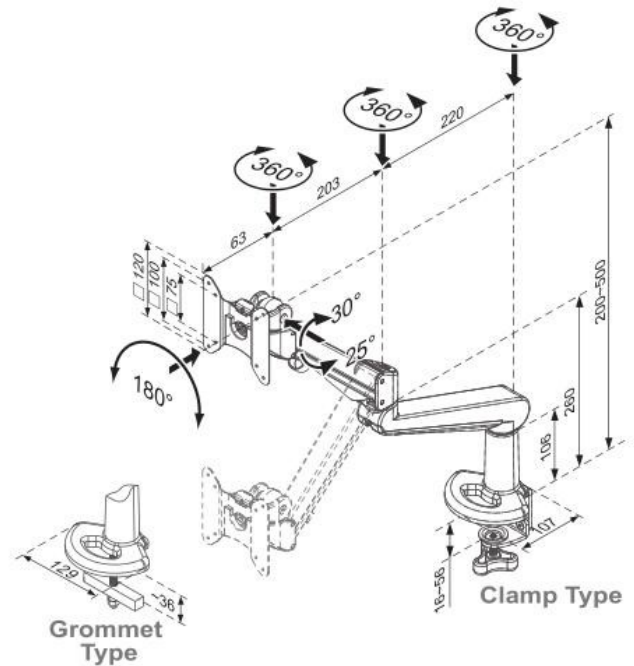

# Ascend Gas Arm with Through-desk Fixing

## Product Specification

Product code	CMS3035C-ED & CMS2376 – WHITE
*Weight capacity	From 3 - 8 kg
**Maximum Screen Size	36"
Height adjustment range	200mm – 500mm from desktop
Max forward extension	486mm
VESA	75mm & 100mm VESA compliant
Movement	Height adjustment, tilt, swivel, rotation and reach

\*Capacity may be reduced if monitor size is greater than 26" or depth is greater than 5.5cm

\*\*Subject to weight being within range & VESA 75 x 75mm or 100 x 100mm, please refer to our measurements / line drawings and check with screen manufacturers measurements including bezel

## Additional Information

Through desk fixing for desktop up to 36mm

Integral cable management

Gas assisted height adjustment

Lockable quick release VESA function

180° anti rotation feature

Over 90% of the aluminium alloy content is recycled